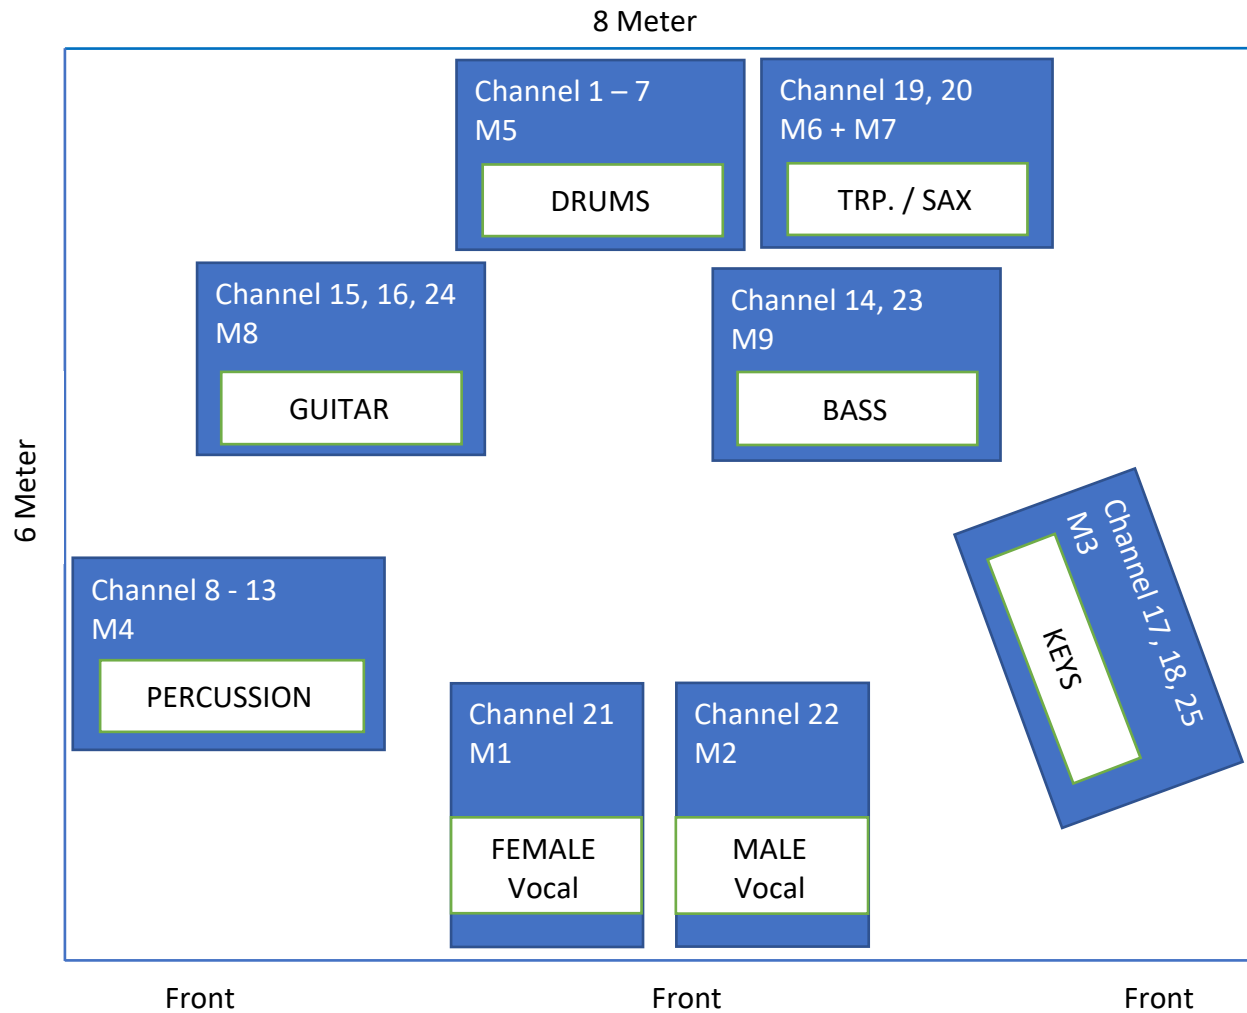

NBC - Bühnenbelegungsplan

Benötigte Stromanschlüsse:

Female Vocal:	1 x 230V
Male Vocal:	1 x 230V
Keys:	6 x 230V
Percussion:	2 x 230V
Drums:	2 x 230V
Trp. / Sax:	4 x 230V
Guitar:	4 x 230V
Bass:	2 x 230V